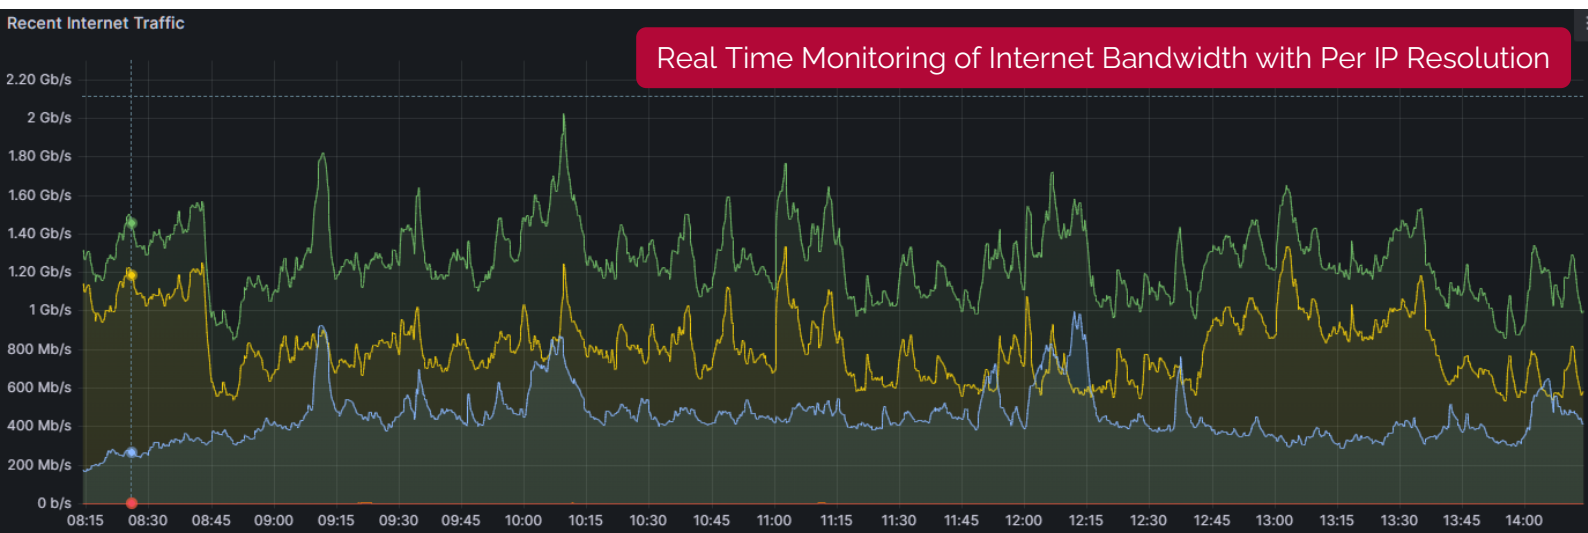

Fully Resilient Network with 10Gbps to the Rack

Juniper Networks Hardware

Datanet uses Juniper Networks for its primary IP, MPLS and Layer 2 connectivity service devices.

We take customers directly into this network with either 10Gbps or 1Gbps connections.

Dual redundant connections are included in the ULTRA Rack as standard.

Multiple Interconnects

Datanet has multiple interconnections with several diverse upstream carriers, as well as Internet peering exchanges and wholesale carriers to provide customers a resilient blend of Internet connectivity.

RIPE Members

Datanet are long standing RIPE members, operating AS20799.

We have plenty of IPv4 address spaces as well as a fully operational IPv6 address space.

Both IPv4 and IPv6 allocations are standard with all racks, and optional extra IP's are available

DDoS Protection

Datanet monitors all external links to the Internet and can detect DDoS attacks against individual IP addresses using our advanced detection systems.

Depending on the severity of the attack we can take steps to protect our network and ensure that mitigations are in place to protect customers from attacks.