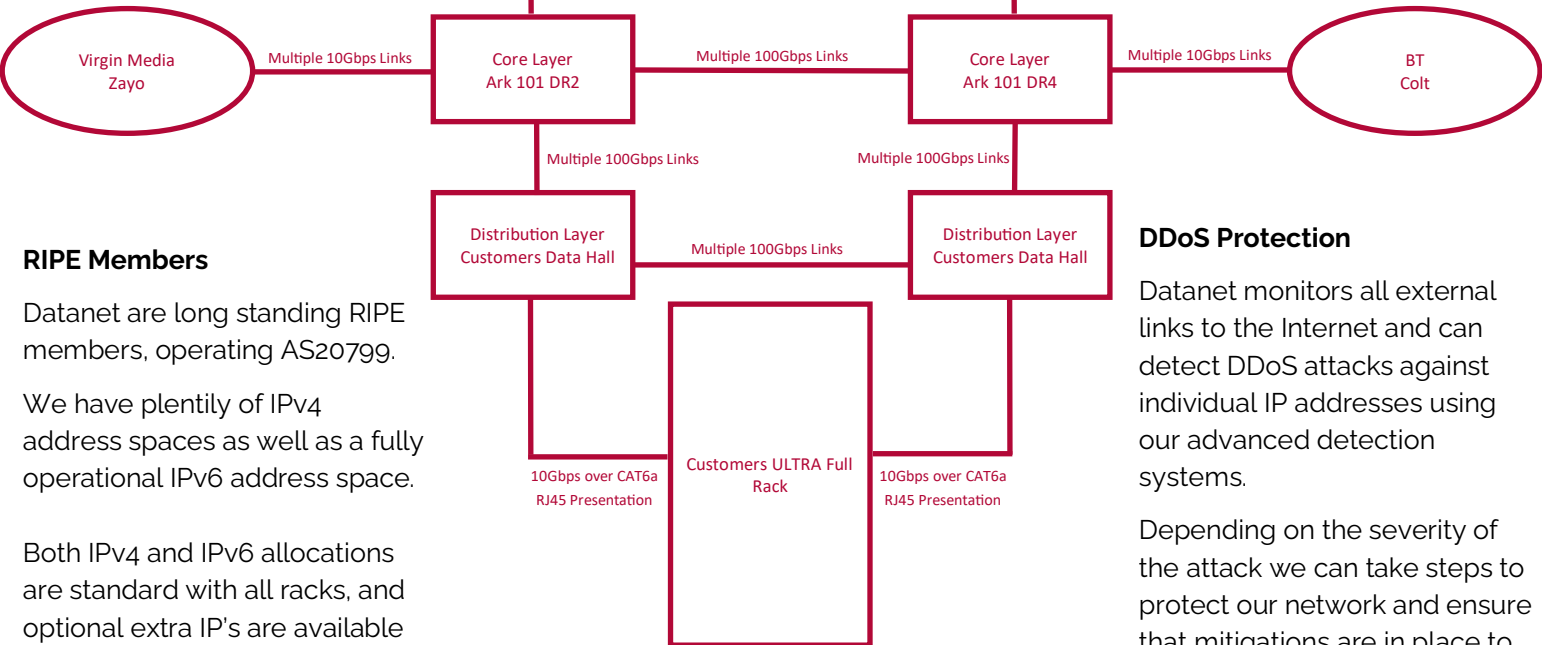

Fully Resilient Network with 10Gbps to the Rack

Juniper Networks Hardware

Datanet uses Juniper Networks for its primary IP, MPLS and Layer 2 connectivity service devices.

We take customers directly into this network with either 10Gbps or 1Gbps connections.

Dual redundant connections are included in the ULTRA Rack as standard.

Multiple Interconnects

Datanet has multiple interconnections with several diverse upstream carriers, as well as Internet peering exchanges and wholesale carriers to provide customers a resilient blend of Internet connectivity.

RIPE Members

Datanet are long standing RIPE members, operating AS20799.

We have plenty of IPv4 address spaces as well as a fully operational IPv6 address space.

Both IPv4 and IPv6 allocations are standard with all racks, and optional extra IP's are available

DDoS Protection

Datanet monitors all external links to the Internet and can detect DDoS attacks against individual IP addresses using our advanced detection systems.

Depending on the severity of the attack we can take steps to protect our network and ensure that mitigations are in place to protect customers from attacks.