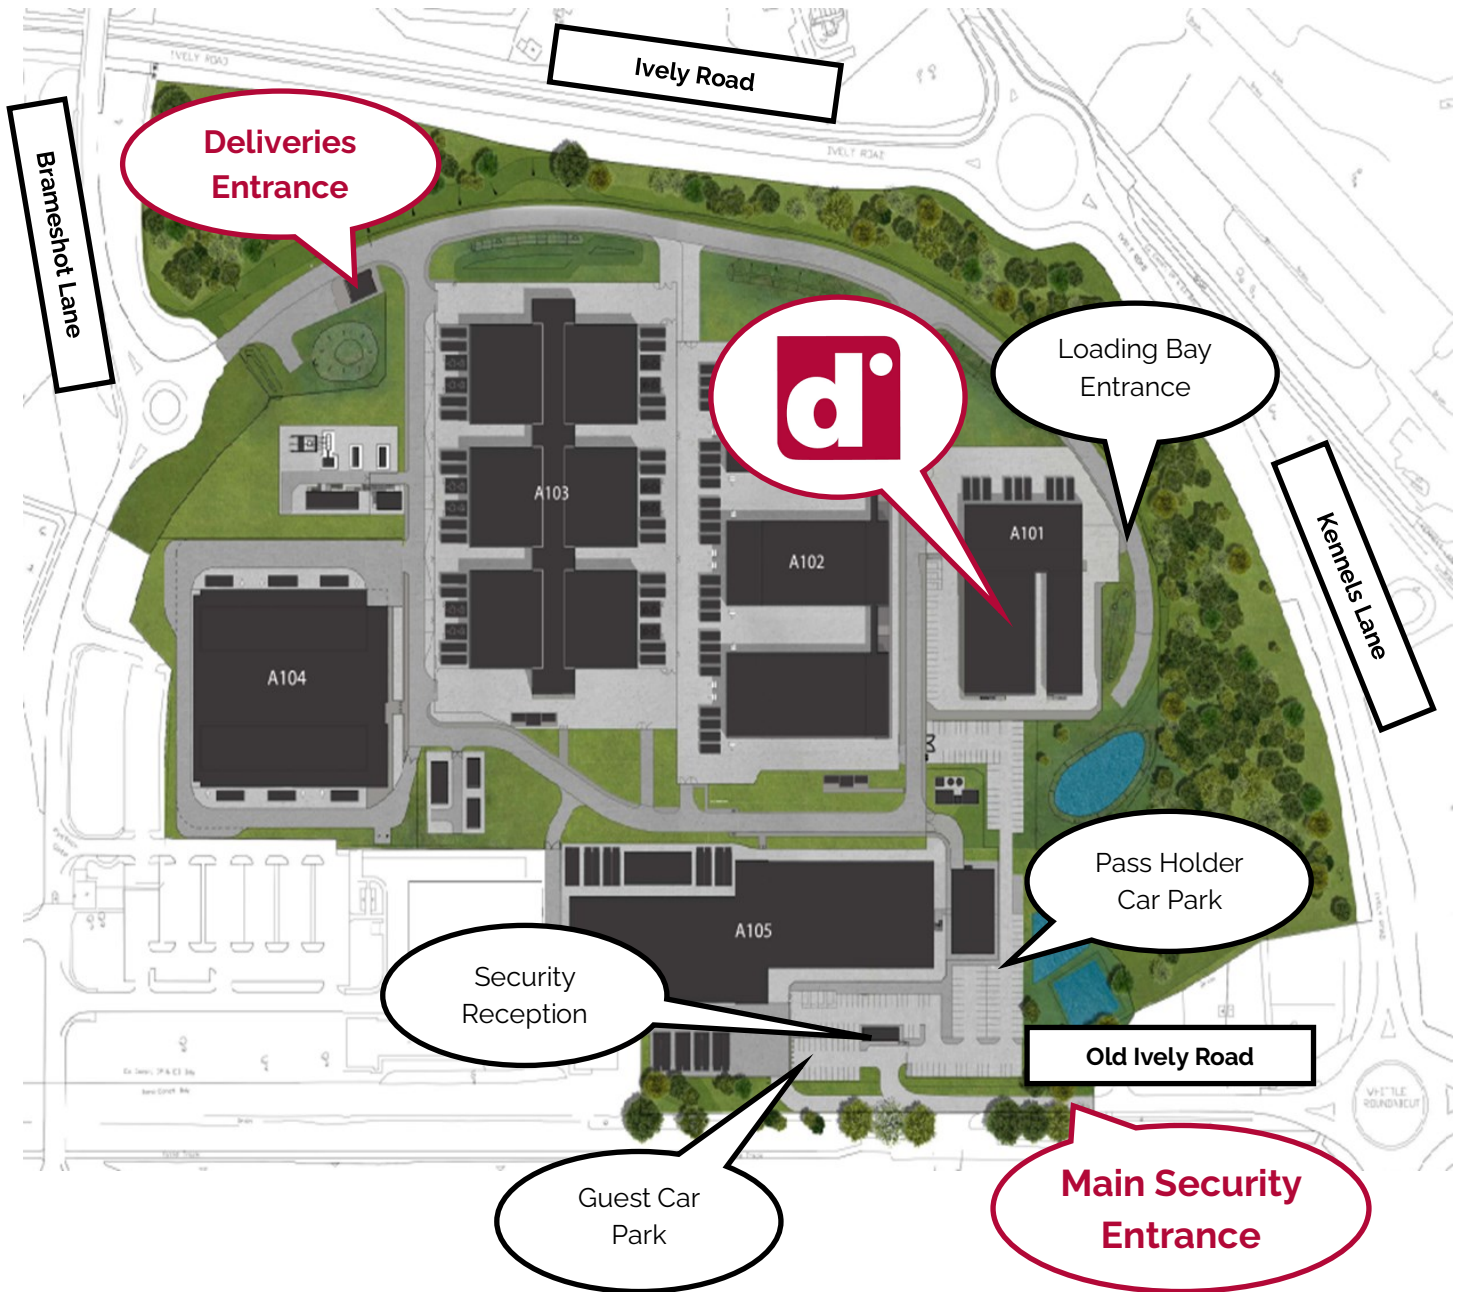

Secure Sustainable Hosting & Networks

ARK Cody Park A101

ARK Main Security Entrance

DATANET.CO.UK
ARK Data Centres A101
Cody Park South Gate
Old Ively Road
Farnborough
GU14 0LL

ARK Deliveries Office

DATANET.CO.UK
ARK Data Centres A101
Cody Park North Gate
Bramshot Lane
Farnborough
GU14 0LH

Datanet Correspondence

DATANET.CO.UK Limited
PO Box 1124
Camberley
Surrey
GU15 9UD